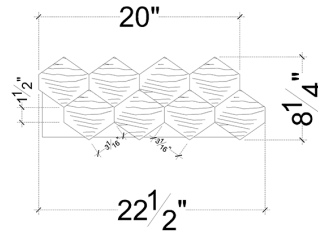

METAMORPHOSIS

infinite dimension through artful expression

Luxurious from every angle, DuChâteau Wall Coverings offer refined sophistication and depth to any surface with clean lines and geometric-inspired elegance.

WALL COVERINGS

SPECIFICATIONS & COLORS

- **SPECIES (s)**
  Defined per Finish
  (see color chart)
- **CUT PATTERN**
  Angled
- **THICKNESS**
  *1 1/16 inches (17.46 mm)
- **TILES/BOX**
  16
- **COLORS**
  13 Available
- **GRADE**
  Character
- **COVERAGE/TILE**
  *.9025 sf. (0.084 m²)
- **WEIGHT/TILE**
  *1.90 lbs. (0.85 kg) • Walnut
  *2.17 lbs. (0.98 kg) • White Oak
- **INSTALL DIRECTION**
  Horizontal, Vertical or Diagonal
- **FIRE RESISTANT**
  Optional "A Rating" Fire Retardant
- **SURFACE TEXTURE (st)**
  Defined per Finish
  (see color chart)
- **COVERAGE/BOX**
  *14.44 sf. (1.34 m²)
- **WEIGHT/BOX**
  *34.43 lbs. (14.26 kg) • Walnut
  *35.91 lbs. (16.29 kg) • White Oak
- **INSTALLATION**
  Construction Glue &
  Fine Needle Nails
- Weight, coverage and dimensions may vary depending on finish and the natural expansion and contraction of wood.

ICEBERG	TABAK	OLDE DUTCH	SILVER	SAND	SMOKE	LUGANO	NOIR	GOLD	AMERICAN WALNUT	BROWN ASH	GOLDEN OAK	STOUT
S WHITE OAK	WHITE OAK	WHITE OAK	WHITE OAK	WHITE OAK	WHITE OAK	WHITE OAK	WHITE OAK	WHITE OAK	WALNUT	WALNUT	WHITE OAK	WALNUT
ST LIGHT WIRE-BRUSH	LIGHT WIRE-BRUSH	LIGHT WIRE-BRUSH	LIGHT WIRE-BRUSH	LIGHT WIRE-BRUSH	LIGHT WIRE-BRUSH	LIGHT WIRE-BRUSH	LIGHT WIRE-BRUSH	LIGHT WIRE-BRUSH	SMOOTH	SMOOTH	SMOOTH	SMOOTH

Product Sample Disclaimer

Installation and Performance Disclaimer

For more information, please contact us at 1-888-DUCHATEAU or visit duchateau.com