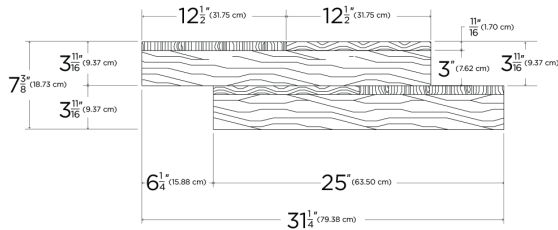

KUBIK

linear simplicity at its core

Luxurious from every angle, DuChâteau Wall Coverings offer refined sophistication and depth to any surface with clean lines and geometric-inspired elegance.

WALL COVERINGS

SPECIFICATIONS & COLORS

- **SPECIES (s)**
  Defined per Finish (see color chart)
- **CUT PATTERN**
  Straight
- **THICKNESS**
  *15/16 inches (23.81 mm)
- **TILES/BOX**
  16
- **COLORS**
  12 Available
- **GRADE**
  Aged Character with Knots
- **COVERAGE/TILE**
  *1.29 sf. (0.120 m²)
- **WEIGHT/TILE**
  *2.35 lbs. (1.07 kg) • Walnut
  *2.55 lbs. (1.16 kg) • White Oak
- **INSTALL DIRECTION**
  Horizontal, Vertical or Diagonal
- **FIRE RESISTANT**
  Optional "A Rating" Fire Retardant
- **SURFACE TEXTURE (st)**
  Defined per Finish (see color chart)
- **COVERAGE/BOX**
  *20.64 sf. (1.92 m²)
- **WEIGHT/BOX**
  *41.45 lbs. (18.80 kg) • Walnut
  *44.65 lbs. (20.25 kg) • White Oak
- **INSTALLATION**
  Construction Glue & Fine Needle Nails
- **Weight, coverage and dimensions may vary depending on finish and the natural expansion and contraction of wood.**

ICEBERG	OLDE DUTCH	SILVER	SAND	SMOKE	LUGANO	NOIR	GOLD	AMERICAN WALNUT	BROWN ASH	GOLDEN OAK	STOUT
S WHITE OAK	WHITE OAK	WHITE OAK	WHITE OAK	WHITE OAK	WHITE OAK	WHITE OAK	WHITE OAK	WALNUT	WALNUT	WHITE OAK	WALNUT
ST LIGHT WIRE-BRUSH	LIGHT WIRE-BRUSH	LIGHT WIRE-BRUSH	LIGHT WIRE-BRUSH	LIGHT WIRE-BRUSH	LIGHT WIRE-BRUSH	LIGHT WIRE-BRUSH	LIGHT WIRE-BRUSH	SMOOTH	SMOOTH	SMOOTH	SMOOTH

Product Sample Disclaimer

Installation and Performance Disclaimer

For more information, please contact us at 1-888-DUCHATEAU or visit duchateau.com

REVISION DATE: SEPTEMBER 2016