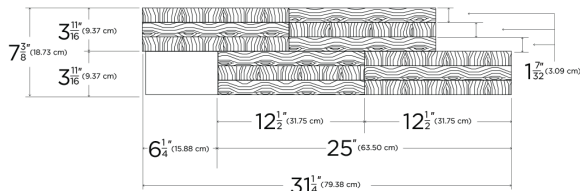

KRESCENT

defining texture through the negative space of the crescent

Luxurious from every angle, DuChâteau Wall Coverings offer refined sophistication and depth to any surface with clean lines and geometric-inspired elegance.

WALL COVERINGS

SPECIFICATIONS & COLORS

- **SPECIES (s)**
  Defined per Finish
  (see color chart)
- **CUT PATTERN**
  Curved
- **THICKNESS**
  *1-3/16 inches (30.16 mm)
- **TILES/BOX**
  16
- **COLORS**
  13 Available
- **GRADE**
  Aged Character with Knots
- **COVERAGE/TILE**
  *1.29 sf. (0.120 m²)
- **WEIGHT/TILE**
  *3.95 lbs. (1.79 kg) • Walnut
  *4.15 lbs. (1.88 kg) • White Oak
- **INSTALL DIRECTION**
  Horizontal, Vertical or Diagonal
- **FIRE RESISTANT**
  Optional "A Rating" Fire Retardant
- **SURFACE TEXTURE (st)**
  Defined per Finish
  (see color chart)
- **COVERAGE/BOX**
  *20.64 sf. (1.92 m²)
- **WEIGHT/BOX**
  *67.05 lbs. (30.41 kg) • Walnut
  *70.25 lbs. (31.86 kg) • White Oak
- **INSTALLATION**
  Construction Glue &
  Fine Needle Nails
- **Weight, coverage and dimensions may vary depending on finish and the natural expansion and contraction of wood.**