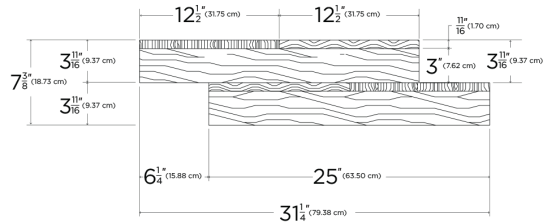

INFUSE

the infusion of positive and negative space

Luxurious from every angle, DuChâteau Wall Coverings offer refined sophistication and depth to any surface with clean lines and geometric-inspired elegance.

WALL COVERINGS

SPECIFICATIONS & COLORS

- **SPECIES (s)**
  Defined per Finish (see color chart)
- **CUT PATTERN**
  Curved & Straight
- **THICKNESS**
  *1-3/8 inches (34.93 mm)
- **TILES/BOX**
  16
- **COLORS**
  12 Available
- **GRADE**
  Aged Character with Knots
- **COVERAGE/TILE**
  *1.29 sf. (0.120 m²)
- **WEIGHT/TILE**
  *2.50 lbs. (1.13 kg) • Walnut
  *2.70 lbs. (1.22 kg) • White Oak
- **INSTALL DIRECTION**
  Horizontal, Vertical or Diagonal
- **FIRE RESISTANT**
  Optional "A Rating" Fire Retardant
- **SURFACE TEXTURE (st)**
  Defined per Finish (see color chart)
- **COVERAGE/BOX**
  *20.64 sf. (1.92 m²)
- **WEIGHT/BOX**
  *43.85 lbs. (19.89 kg) • Walnut
  *47.05 lbs. (21.34 kg) • White Oak
- **INSTALLATION**
  Construction Glue & Fine Needle Nails
- **Weight, coverage and dimensions may vary depending on finish and the natural expansion and contraction of wood.**

ICEBERG	OLDE DUTCH	SILVER	SAND	SMOKE	LUGANO	NOIR	GOLD	AMERICAN WALNUT	BROWN ASH	GOLDEN OAK	STOUT
S WHITE OAK	WHITE OAK	WHITE OAK	WHITE OAK	WHITE OAK	WHITE OAK	WHITE OAK	WHITE OAK	WALNUT	WALNUT	WHITE OAK	WALNUT
ST FINE SAWN & LIGHT WIRE-BRUSH	FINE SAWN & LIGHT WIRE-BRUSH	FINE SAWN & LIGHT WIRE-BRUSH	FINE SAWN & LIGHT WIRE-BRUSH	FINE SAWN & LIGHT WIRE-BRUSH	FINE SAWN & LIGHT WIRE-BRUSH	FINE SAWN & LIGHT WIRE-BRUSH	FINE SAWN & LIGHT WIRE-BRUSH	SMOOTH	SMOOTH	SMOOTH	SMOOTH

Product Sample Disclaimer

Installation and Performance Disclaimer

For more information, please contact us at 1-888-DUCHATEAU or visit duchateau.com

REVISION DATE: SEPTEMBER 2016