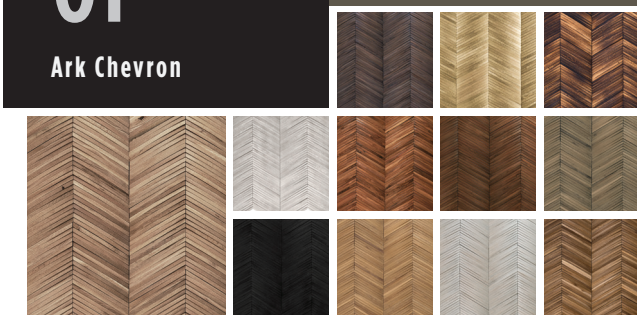

01
Ark Chevron

03
Curva

05
Edge

07
Krescent

09
Kubik

11
Parallels

13
Tresses

15
Wave

02
Crest

04
Curva Chevron

06
Infuse

08
Kuadra

10
Metamorphosis

12
Scale Reckt

14
Vertex

Specifications

Species - White Oak or Walnut
Character - Aged Character with Knots

Featuring 15 Styles | Featuring 13 Colors*
*Not all applicable in all styles

For full specifications and more information, please contact us at 1-888-DUCHATEAU or visit duchateau.com