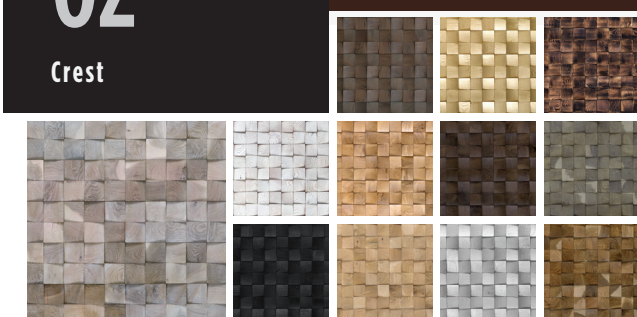

01
Ark Chevron

03
Curva

05
Edge

07
Krescent

09
Kubik

11
Parallels

13
Tresses

15
Wave

02
Crest

04
Curva Chevron

06
Infuse

08
Kuadra

10
Metamorphosis

12
Scale Reckt

14
Vertex

Specifications

Species - White Oak or Walnut
Character - Aged Character with Knots

Featuring 15 Styles | Featuring 13 Colors*
*Not all applicable in all styles

For full specifications and more information, please contact us at 1-888-DUCHATEAU or visit duchateau.com

DUCHÂTEAU

PRODUCT SAMPLE DISCLAIMER

Created to be a one-of-a-kind piece of nature's artistry, each and every DuChâteau® wood product carries distinct variations in finish, patina, texture, grain and overall character that create the unique diversity and natural elegance of our wall coverings. It is virtually impossible to capture - in a small sample - the entire range of color variation and character that will be present in the wall covering you will receive. To better understand the unique look of a DuChâteau finished wall covering in your space, we recommend consulting your sales representative for more details.