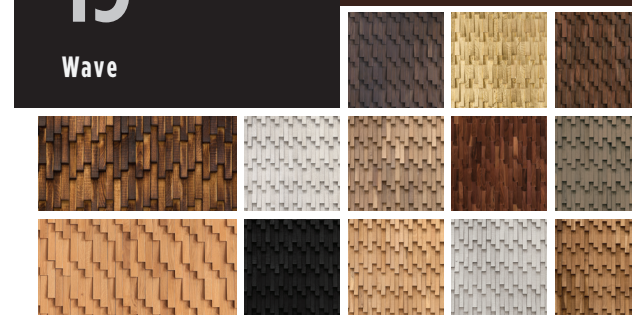

01
Ark Chevron

03
Curva

05
Edge

07
Krescent

09
Kubik

11
Parallels

13
Tresses

15
Wave

02
Crest

04
Curva Chevron

06
Infuse

08
Kuadra

10
Metamorphosis

12
Scale Reckt

14
Vertex

Specifications

Species - White Oak or Walnut
Character - Aged Character with Knots

Featuring 15 Styles | Featuring 13 Colors*
*Not all applicable in all styles

For full specifications and more information, please contact us at 1-888-DUCHATEAU or visit duchateau.com

The New Dimension of Elegance

EACH STYLE REPRESENTS A REIMAGINING OF THE NATURAL WORLD THAT HIGHLIGHTS THE BEAUTY OF THE POSITIVE AND NEGATIVE SPACE. LIGHT AND SHADOW PLAY AGAINST THE NATURAL TONALITIES OF THE WOOD. RICH, DISTINCT SURFACE TREATMENTS CAPTURE THE ATTENTION, AND ALL COME TOGETHER BRILLIANTLY TO CREATE THE VERY SHAPE OF LUXURY AND ELEGANCE TO COME.