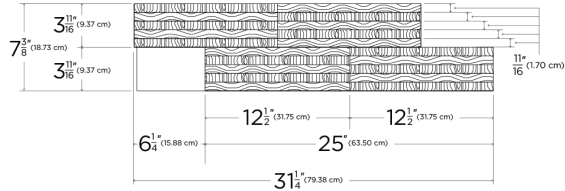

CURVA

the beauty within the curve

Luxurious from every angle, DuChâteau Wall Coverings offer refined sophistication and depth to any surface with clean lines and geometric-inspired elegance.

WALL COVERINGS

SPECIFICATIONS & COLORS

- **SPECIES (s)**
  Defined per Finish (see color chart)
- **CUT PATTERN**
  Curved
- **THICKNESS**
  *1-3/16 inches (30.16 mm)
- **TILES/BOX**
  16
- **COLORS**
  13 Available
- **GRADE**
  Aged Character with Knots
- **COVERAGE/TILE**
  *1.29 sf. (0.120 m²)
- **WEIGHT/TILE**
  *4.00 lbs. (1.81 kg) • Walnut
  *4.40 lbs. (2.00 kg) • White Oak
- **INSTALL DIRECTION**
  Horizontal, Vertical or Diagonal
- **FIRE RESISTANT**
  Optional "A Rating" Fire Retardant
- **SURFACE TEXTURE (st)**
  Defined per Finish (see color chart)
- **COVERAGE/BOX**
  *20.64 sf. (1.92 m²)
- **WEIGHT/BOX**
  *67.85 lbs. (30.78 kg) • Walnut
  *74.25 lbs. (33.68 kg) • White Oak
- Weight, coverage and dimensions may vary depending on finish and the natural expansion and contraction of wood.